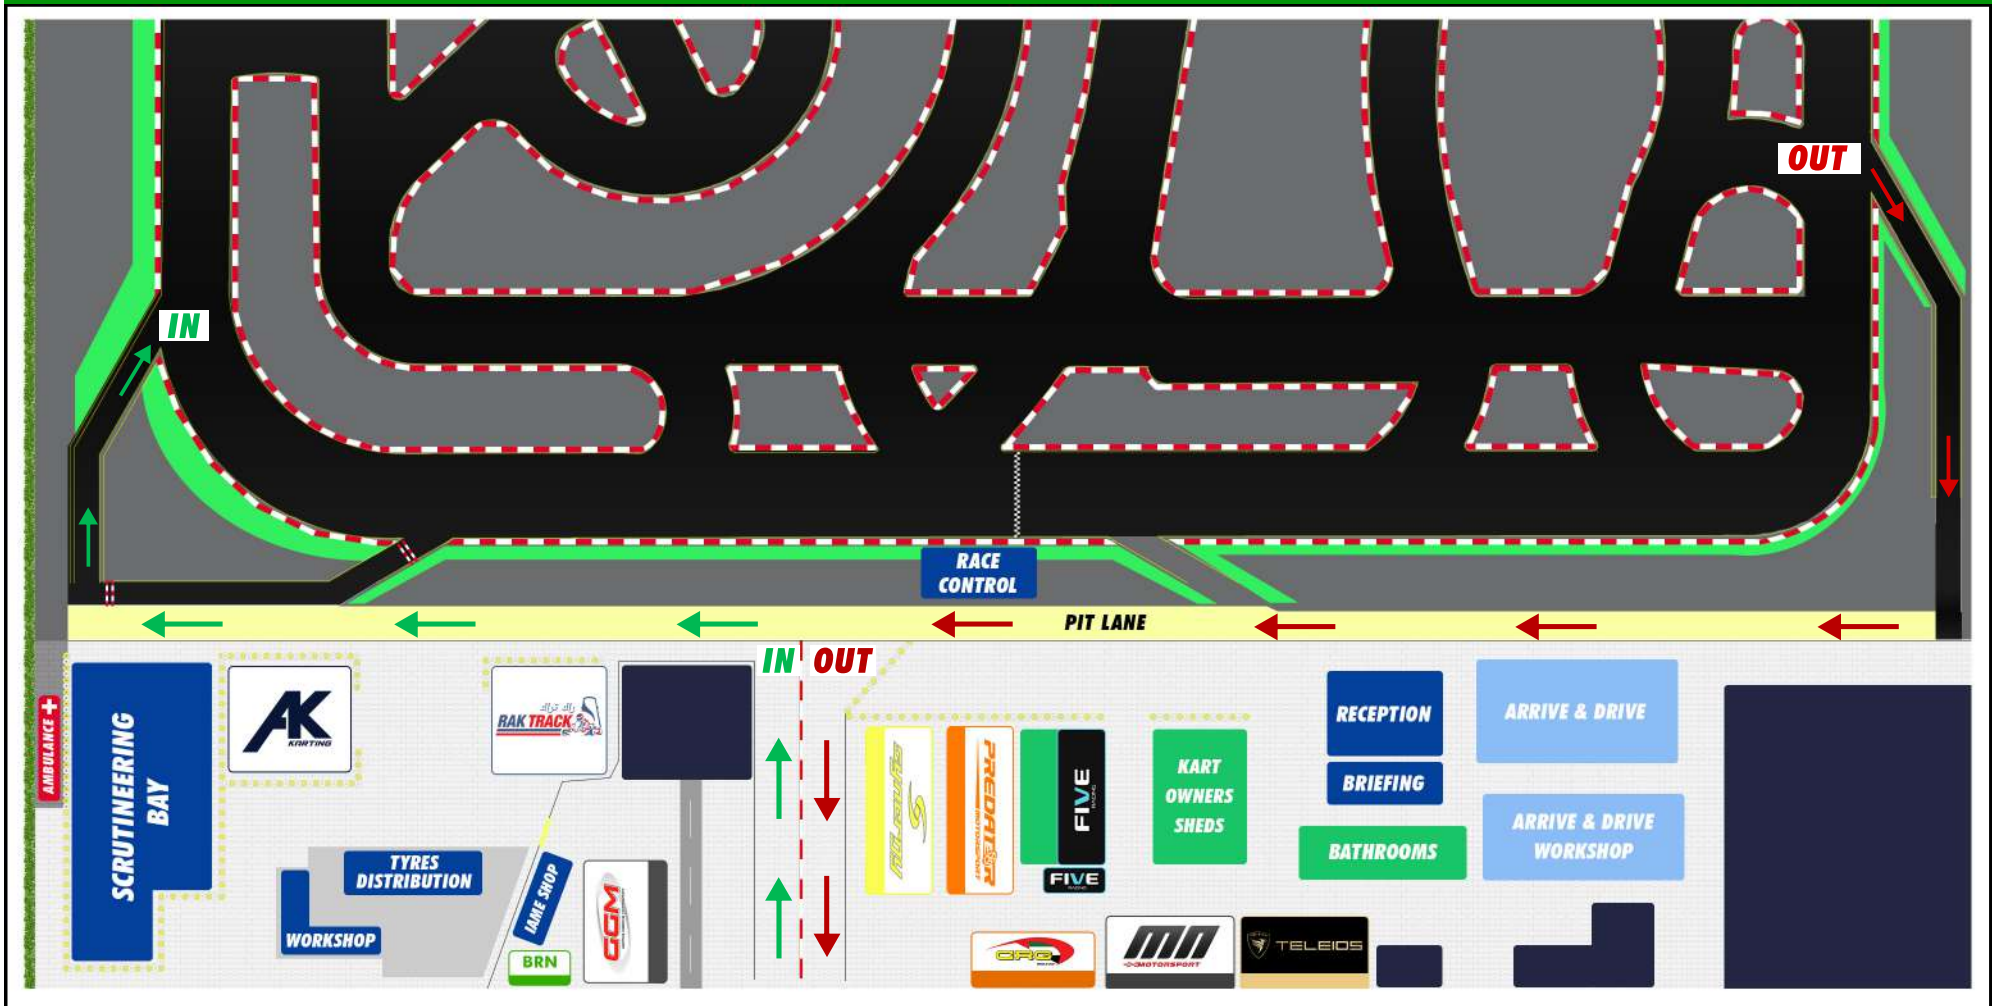

TRACK ENTRY/EXIT

DURING FREE PRACTICE (TILL FRIDAY - NOV 22)

DURING OFFICIAL PRACTICE & RACE (NOV 23-24)